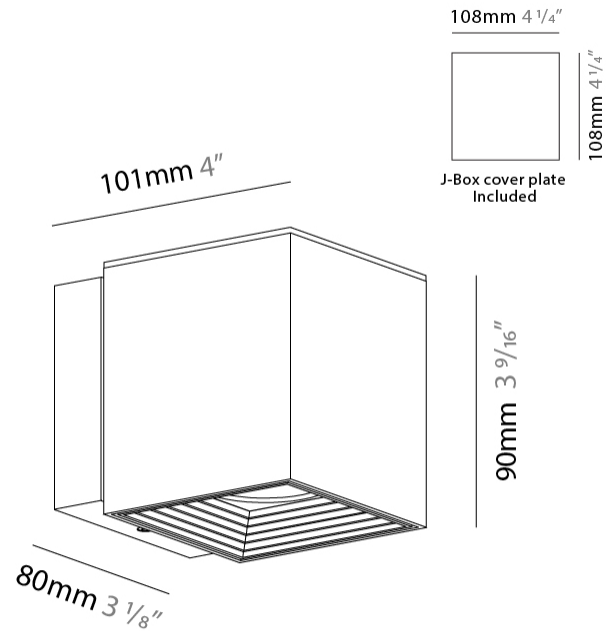

PROJECT	
TYPE	
SPECIFIER	
QUANTITY	
DATE	

DAU SINGLE SURFACE

D93189R9-

base number Finish Options

1. To build a product code in our configurator select the specify button on the base model # product page
2. To build a manual product code on this datasheet choose from the options listed below in blue font and add the suffix to the base model #

GENERAL

Series: Dau
Subseries: Dau Single
Brand: Milan
Division: Design
Mounting Type: Surface
Mounting Location: Wall
Subcategory: Downlight

PHYSICAL

Shape: Cube
Length (mm): 80
Length (in): 3 1/8
Height (mm): 90
Depth (mm): 101
Height (in): 3 9/16
Depth (in): 4
Extension (mm): 114
Extension (in): 4 1/2
Light Distribution: Direct
Fixture Finish: [BAL / MWL / BSL](#)
Fixture Material: Extruded Aluminum

ELECTRICAL

Lamp Type: LED
Input Wattage (W): 10
Total Output Wattage (W): 9.3
Dimming: Tri-Mode (Non-Dimming and Phase Dimming (120Vac only) and 0-10V Dimming)
Driver Included: Yes
Driver Location: Integrated
Driver Type: Constant Current - 120Vac
Driver Class: Class 2
Input Voltage (V): 120 - 277
Constant Current (MA): 350
Upon Request: Not included - see components) Remote: 0-10Vdc dimming / Phase dimming @120Vac only / 277Vac

LED

Number of LEDs: 1
Color Temperature (°K): 3000
Max. Delivered Lumen (lm): 956
CRI: >90 CRI
Lamp Life (hrs): 50000

OPTICAL

RATINGS AND CERTIFICATIONS

Certified By: Certified for North American Standards
IP rating: IP44