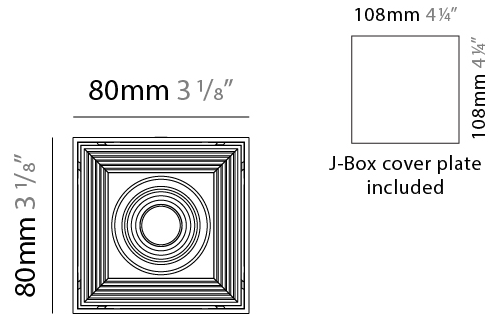

DAU SINGLE SURFACE

D92126R9-

base number Finish Options

1. To build a product code in our configurator select the specify button on the base model # product page
2. To build a manual product code on this datasheet choose from the options listed below in blue font and add the suffix to the base model #

GENERAL

Series: Dau
Subseries: Dau Single
Brand: Milan
Division: Design
Mounting Type: Surface
Mounting Location: Ceiling
Subcategory: Downlight

PHYSICAL

Shape: Cube
Length (mm): 80
Length (in): 3 1/8
Width (mm): 80
Width (in): 3 1/8
Height (mm): 91
Height (in): 3 9/16
Light Distribution: Direct
Fixture Finish: BAL / MWL / BSL
Fixture Material: Extruded Aluminum

ELECTRICAL

Lamp Type: LED
Input Wattage (W): 10
Total Output Wattage (W): 9.3
Dimming: Tri-Mode (Non-Dimming and Phase Dimming (120Vac only) and 0-10V Dimming)
Driver Included: No
Driver Location: Remote
Driver Type: Constant Current
Input Voltage (V): 120 - 277
Constant Current (MA): 350

LED

Number of LEDs: 1
Color Temperature (°K): 3000
Max. Delivered Lumen (lm): 956
CRI: >90 CRI
Lamp Life (hrs): 50000

OPTICAL

RATINGS AND CERTIFICATIONS

Certified By: Certified for North American Standards
IP rating: IP20

PROJECT
TYPE
SPECIFIER
QUANTITY
DATE

J-Box cover plate included